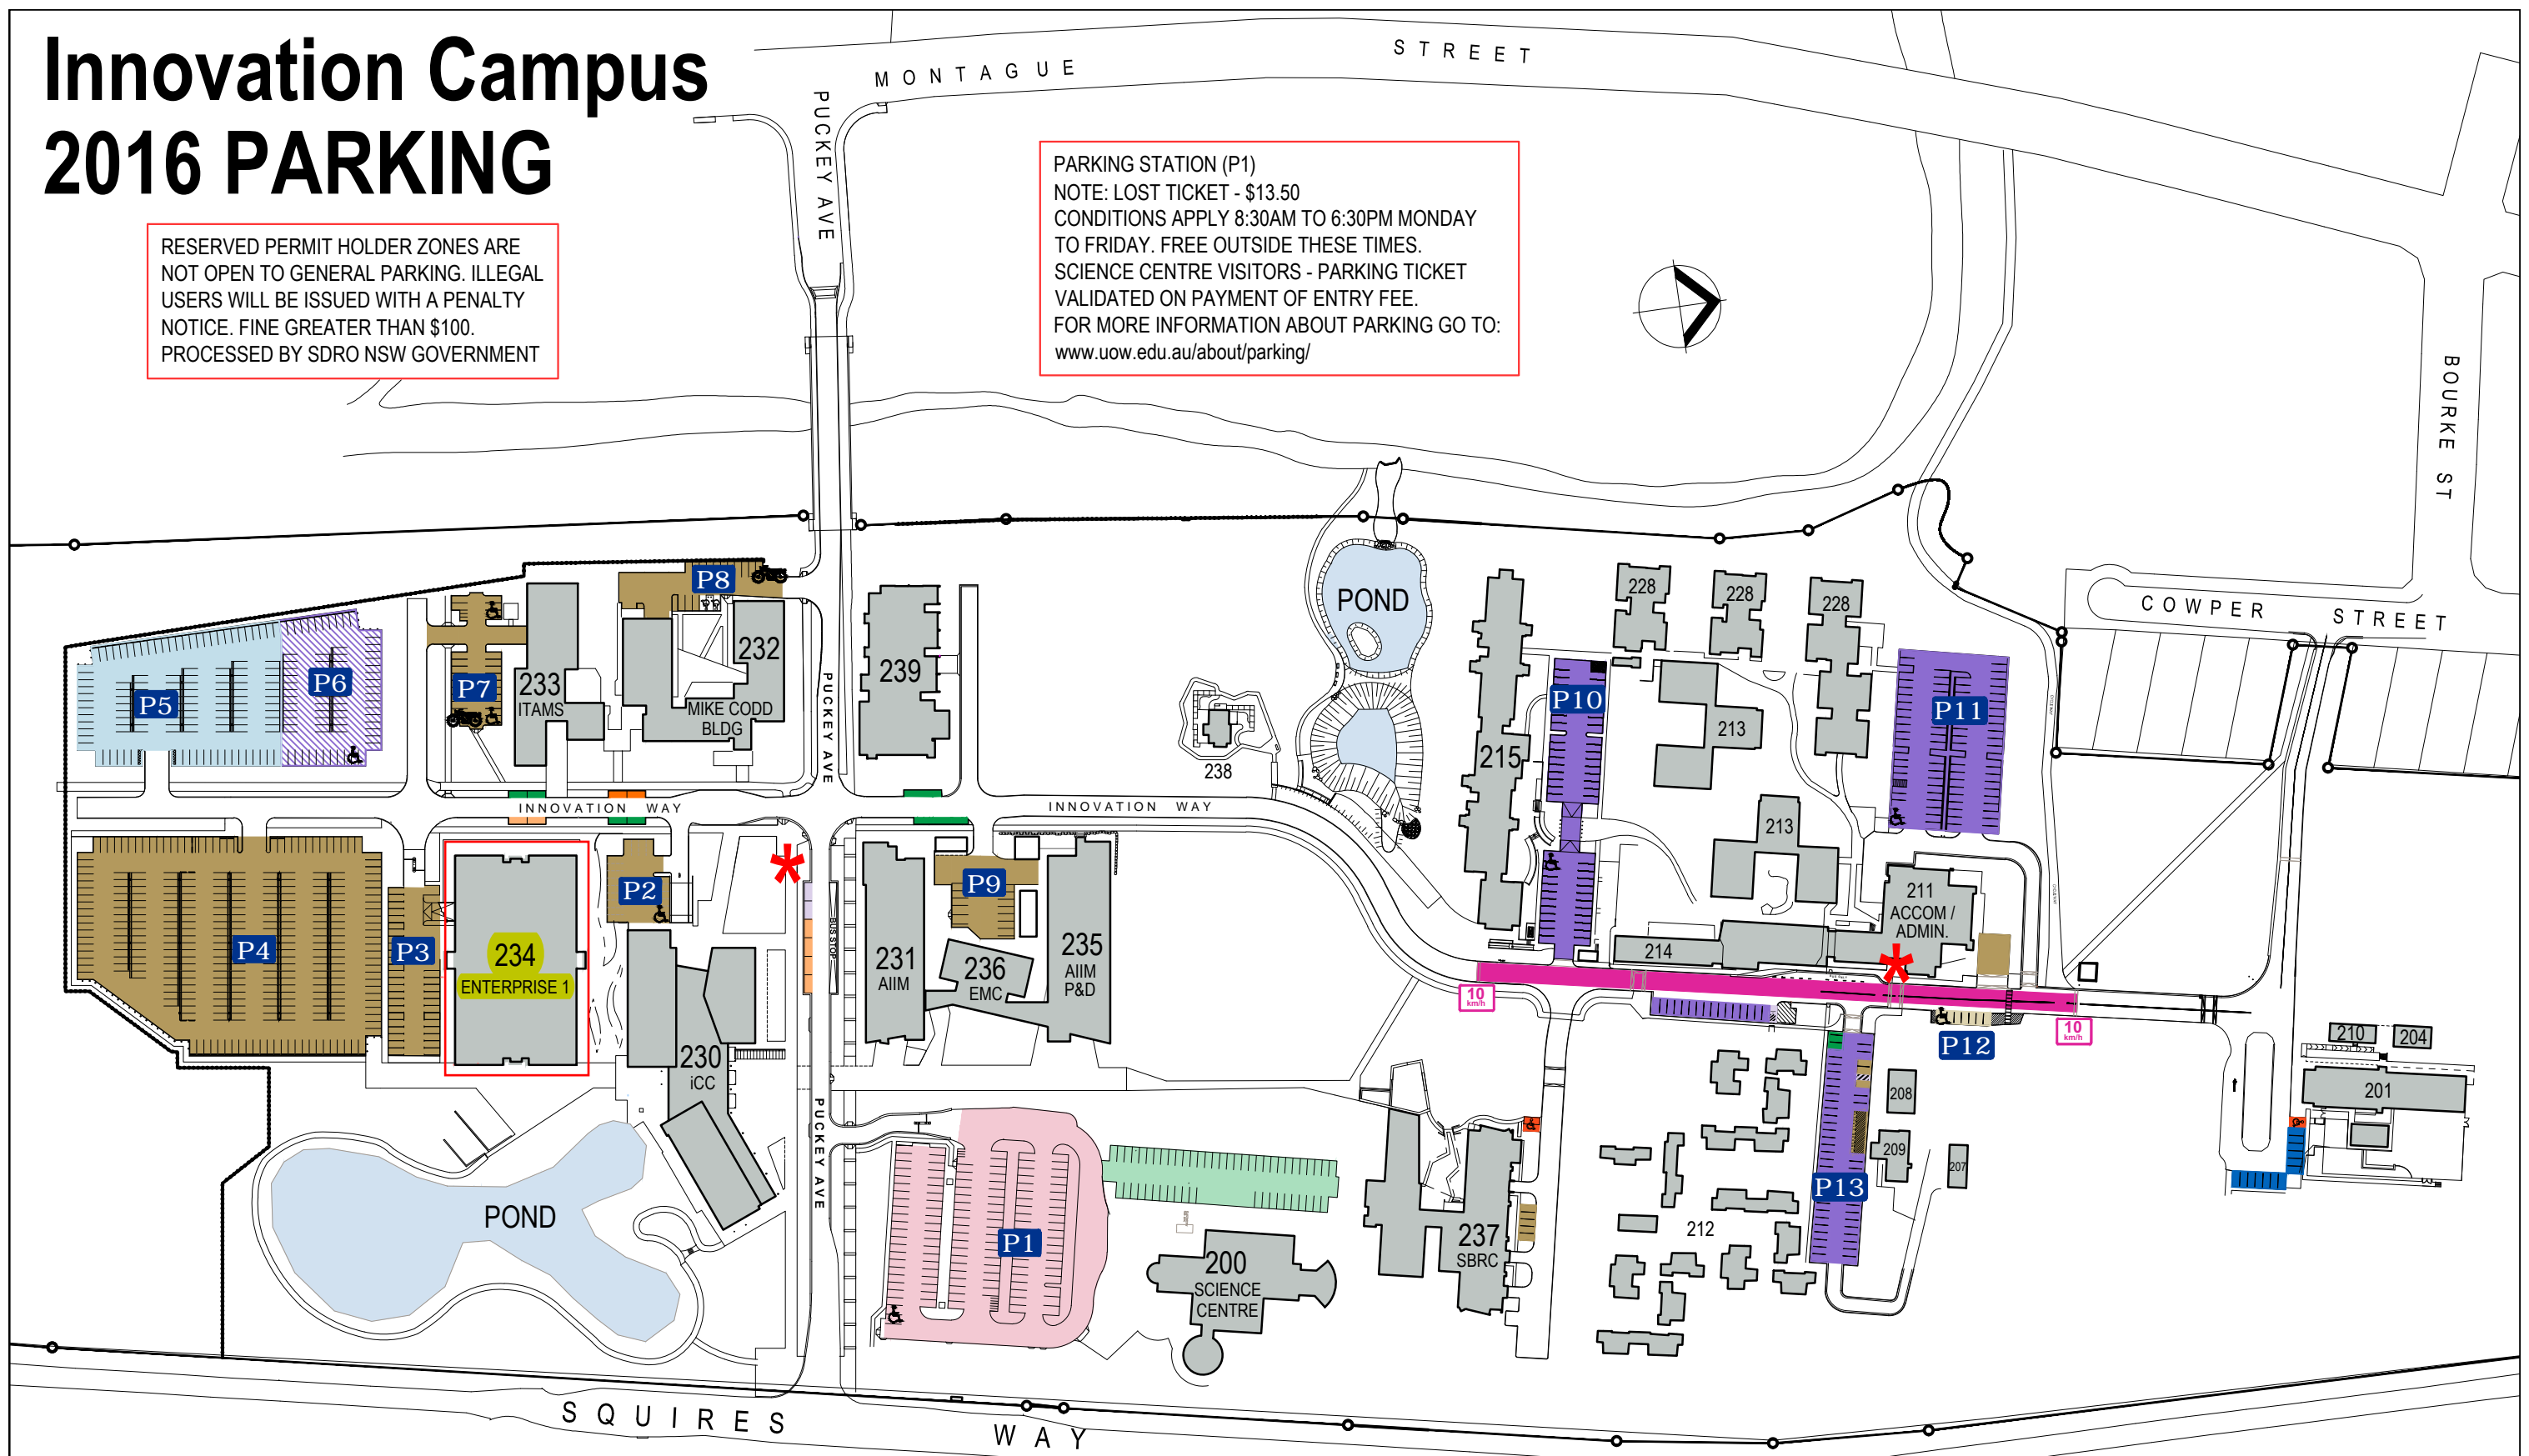

Innovation Campus 2016 PARKING

RESERVED PERMIT HOLDER ZONES ARE NOT OPEN TO GENERAL PARKING. ILLEGAL USERS WILL BE ISSUED WITH A PENALTY NOTICE. FINE GREATER THAN \$100. PROCESSED BY SDRO NSW GOVERNMENT

PARKING STATION (P1)
 NOTE: LOST TICKET - \$13.50
 CONDITIONS APPLY 8:30AM TO 6:30PM MONDAY TO FRIDAY. FREE OUTSIDE THESE TIMES.
 SCIENCE CENTRE VISITORS - PARKING TICKET VALIDATED ON PAYMENT OF ENTRY FEE.
 FOR MORE INFORMATION ABOUT PARKING GO TO:
www.uow.edu.au/about/parking/

LEGEND

- P1 Short Term Parking Station
- P12 P & D Ticket Parking Only
- P5 UOW Permit Carpark Mon-Fri 8.30am - 6.30pm
- P6 iC Long Term Parking
- P7 OOSH Permit Carpark
- * NRMA Meeting Points
- P8 Reserved Permit Bays
- P9 Special Event Parking
- * Motorbike Parking
- ♿ Disabled Parking
- P10 Service Vehicle Zone
- P11 Loading Zone
- P12 No Parking
- P13 Security & Police Vehicle Zone

PARKING RATES

P1 Short Term Parking - Mon-Fri 8.30am to 6.30pm						
	30min	30min-1hr	1-2hrs	2-4hrs	4-6hrs	6+hrs
	Free	\$2.50	\$5	\$6.50	\$8.00	\$13.50
P12 Pay & Display - 24 hours Mon - Sun						
	0-4hrs	4-6hrs	6+hrs			
	\$2	\$3	\$5			