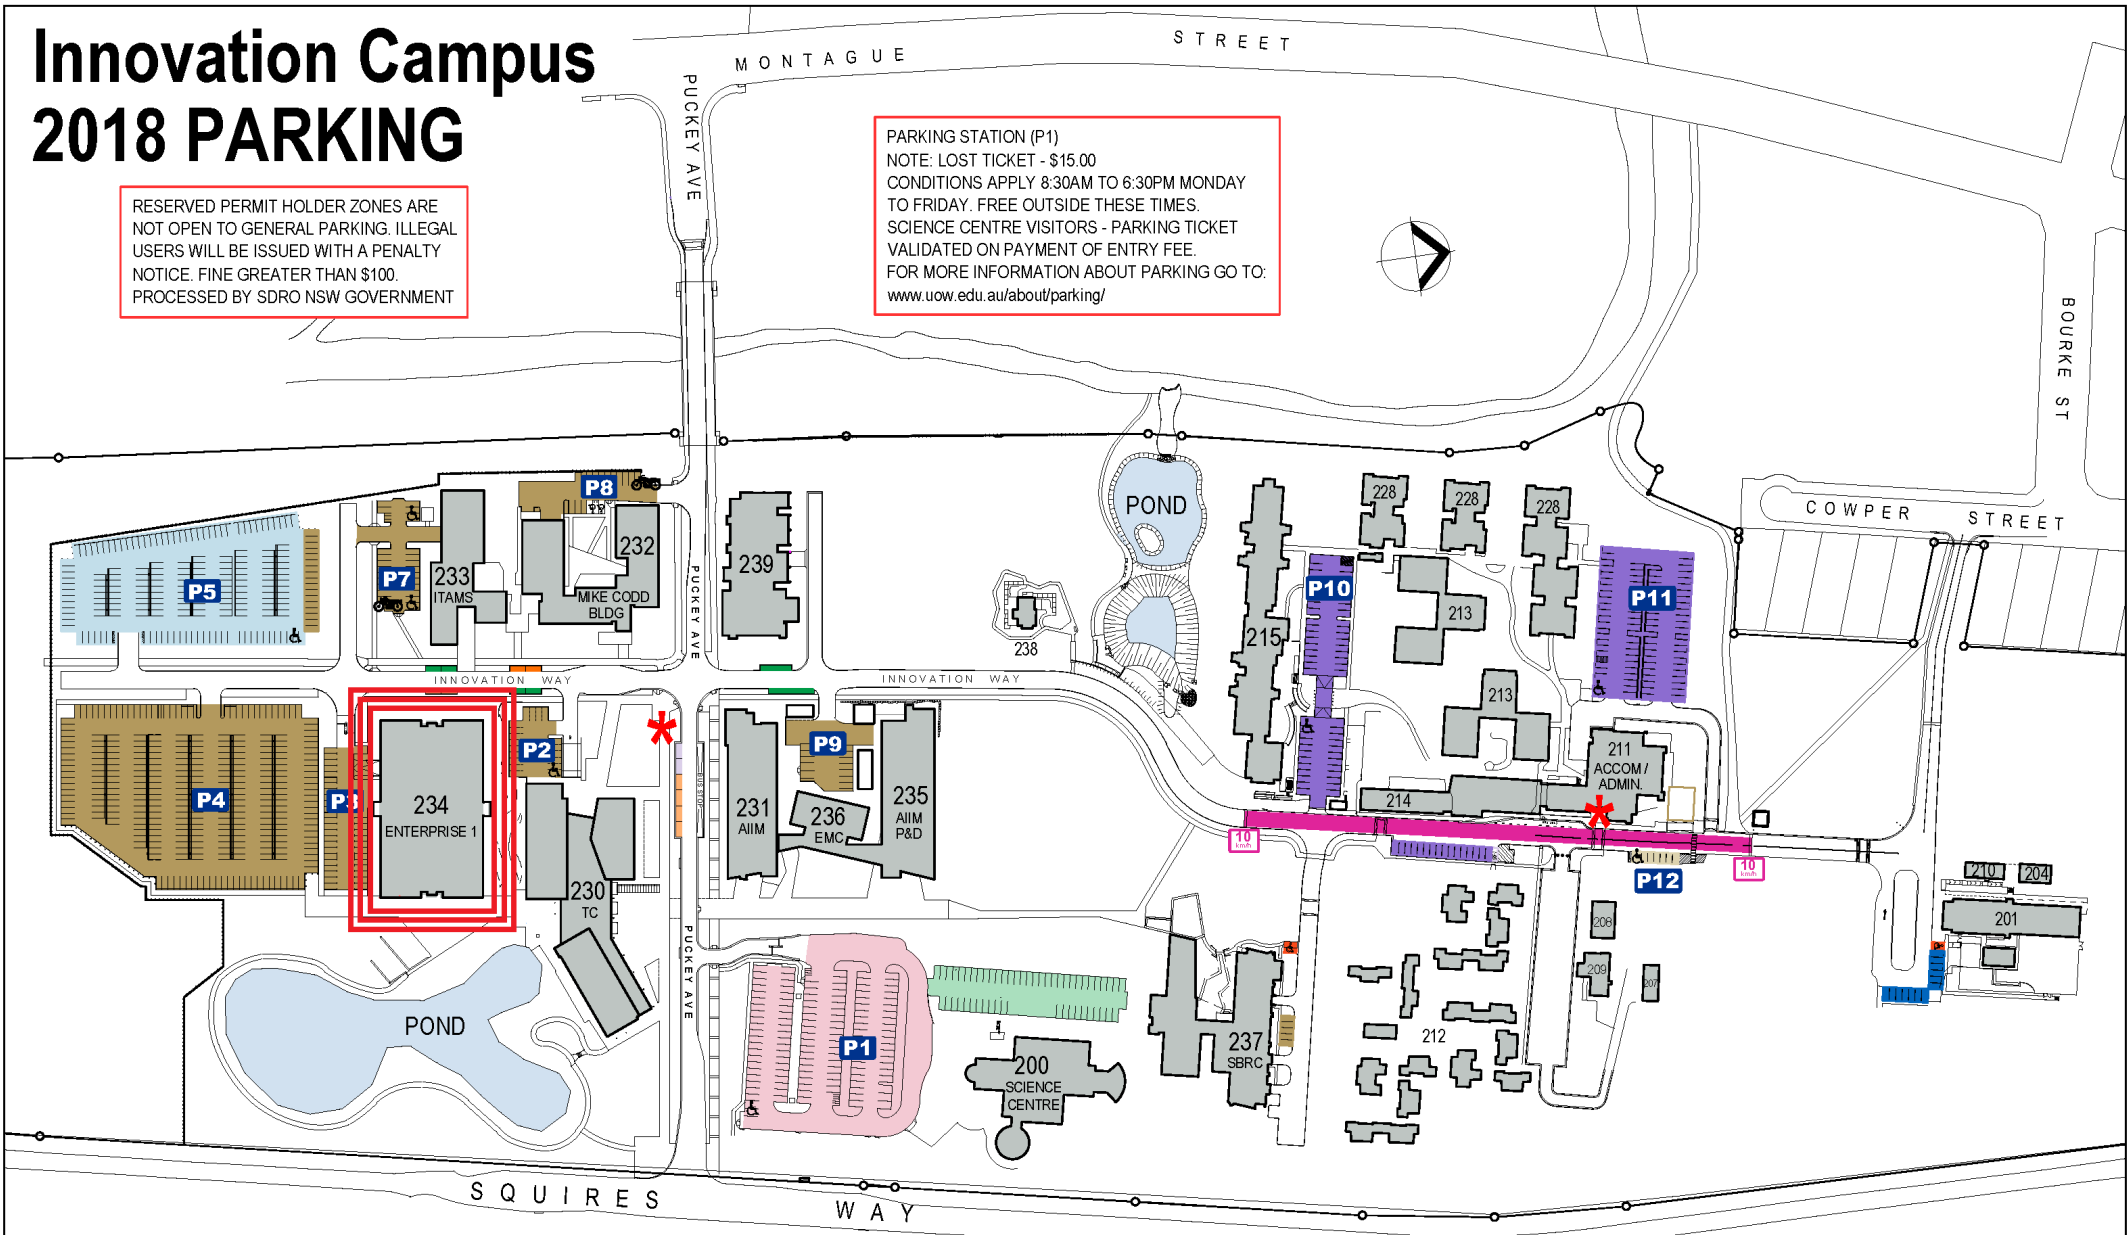

Innovation Campus 2018 PARKING

RESERVED PERMIT HOLDER ZONES ARE NOT OPEN TO GENERAL PARKING. ILLEGAL USERS WILL BE ISSUED WITH A PENALTY NOTICE. FINE GREATER THAN \$100. PROCESSED BY SDRO NSW GOVERNMENT

PARKING STATION (P1)
NOTE: LOST TICKET - \$15.00
CONDITIONS APPLY 8:30AM TO 6:30PM MONDAY TO FRIDAY. FREE OUTSIDE THESE TIMES.
SCIENCE CENTRE VISITORS - PARKING TICKET VALIDATED ON PAYMENT OF ENTRY FEE.
FOR MORE INFORMATION ABOUT PARKING GO TO:
www.uow.edu.au/about/parking/

LEGEND

- P1 Short Term Parking Station
- P12 P & D Ticket Parking Only
- Campus East Permit Carpark
- IC Long Term Parking
- OOSH Permit Carpark
- * NRMA Meeting Points
- UOW Permit Carpark Mon-Fri 8.30am - 6.30pm
- Reserved Permit Bays
- Special Event Parking
- Motorbike Parking
- Disabled Parking
- Service Vehicle Zone
- Loading Zone
- No Parking
- Security & Police Vehicle Zone

PARKING RATES

P1 Short Term Parking - Mon-Fri 8.30am to 6.30pm						
	30min	30min-1hr	1-2hrs	2-4hrs	4-6hrs	6+hrs
Free	\$3.00	\$5.50	\$7.00	\$8.50	\$16.00	
P12 Pay & Display - 24 hours Mon - Sun						
	0-4hrs	4-6hrs	6+hrs			
	\$2	\$3	\$5			